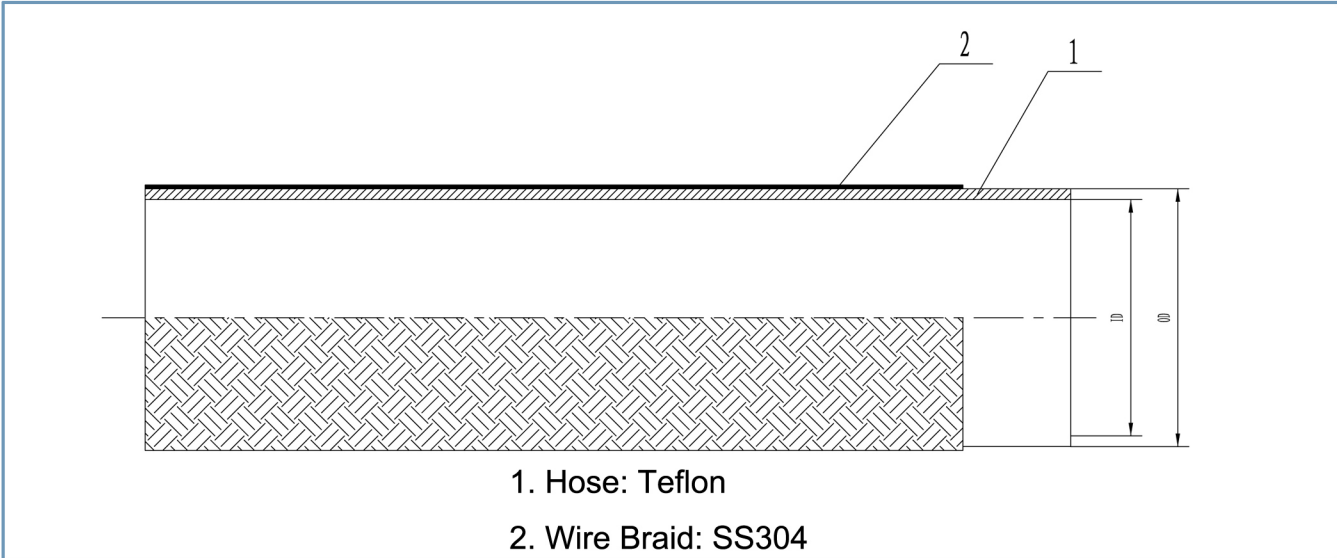

# Teflon Hose

| size  | ID   | OD   | Thickness | Burst Pressure | Max. Length |
|-------|------|------|-----------|----------------|-------------|
| inch  | mm   | mm   | mm        | bar            | m           |
| 1/4"  | 6.5  | 9.2  | 0.85      | 680            | 50          |
| 5/16" | 8    | 10.8 | 0.85      | 620            | 50          |
| 3/8"  | 10   | 12.4 | 0.85      | 540            | 50          |
| 1/2"  | 12.7 | 15.9 | 1         | 360            | 50          |
| 5/8"  | 15.9 | 19.3 | 1         | 250            | 50          |
| 3/4"  | 19   | 22.3 | 1.2       | 223            | 30          |
| 7/8"  | 22.2 | 25.8 | 1.2       | 210            | 20          |
| 1"    | 25   | 29.5 | 1.5       | 195            | 20          |